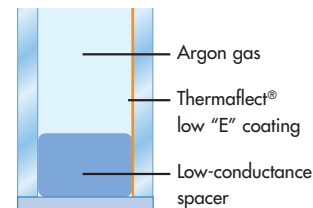

Geometric Window Features and Options

Color choices. White or tan.

Grids between the glass. Color-coordinated, sculptured or flat grids are installed between the glass panes during manufacturing for easy glass cleaning.