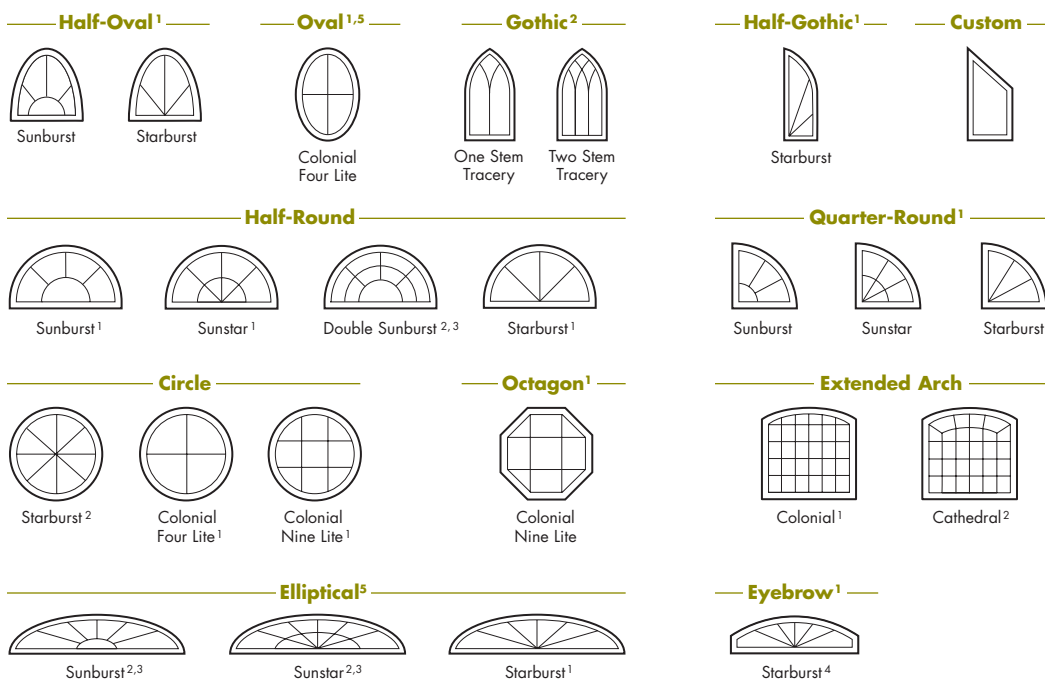

Shapes and sizes to match your application.

CertainTeed Architectural Shapes windows are available in more than a dozen standard shapes and 150 standard sizes, with a nailing fin for use in new construction or remodeling.

Every standard shape can be custom made, without a nailing fin, for an exact fit in replacement applications.

Custom shapes and sizes are also available for both new construction and replacement. The potential is limitless.

Attractive options to add.

CertainTeed Architectural Shapes can be ordered with optional sculptured or flat grids between the glass. Standard grid patterns for windows are pictured to right. Visit our website at www.certainteed.com

Architectural Shapes™ windows with the Thermaflect® glazing system meet the ENERGY STAR® guidelines for thermal efficiency in all climate regions.

Choose from a dozen shapes with optional grids.

¹ Sculptured or flat grids between the glass available. ⁴ 48" width and smaller sizes have 3 grids.
² Flat grids between the glass available. ⁵ Available without J-Channel.
³ Grid pattern available in 56" widths and larger.

Create unique combinations. By combining CertainTeed Architectural Shapes windows from stock or custom with other CertainTeed windows, you can create a striking feature window to make any style of home more dramatic.