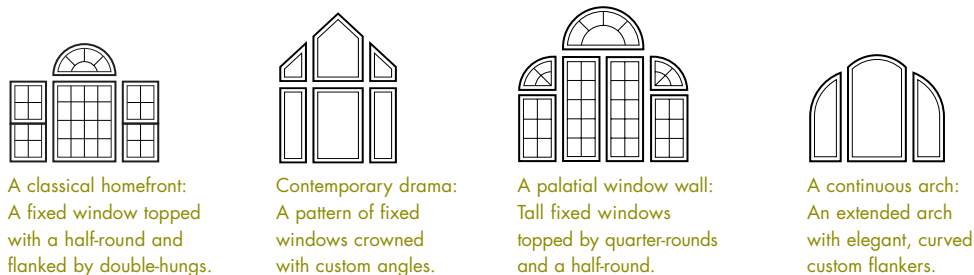

Attractive options to add.

CertainTeed Architectural Shapes can be ordered with optional sculptured or flat grids between the glass. Standard grid patterns for windows are pictured to right. Visit our website at www.certainteed.com

A classical homefront:
A fixed window topped with a half-round and flanked by double-hungs.

Contemporary drama:
A pattern of fixed windows crowned with custom angles.

A palatial window wall:
Tall fixed windows topped by quarter-rounds and a half-round.