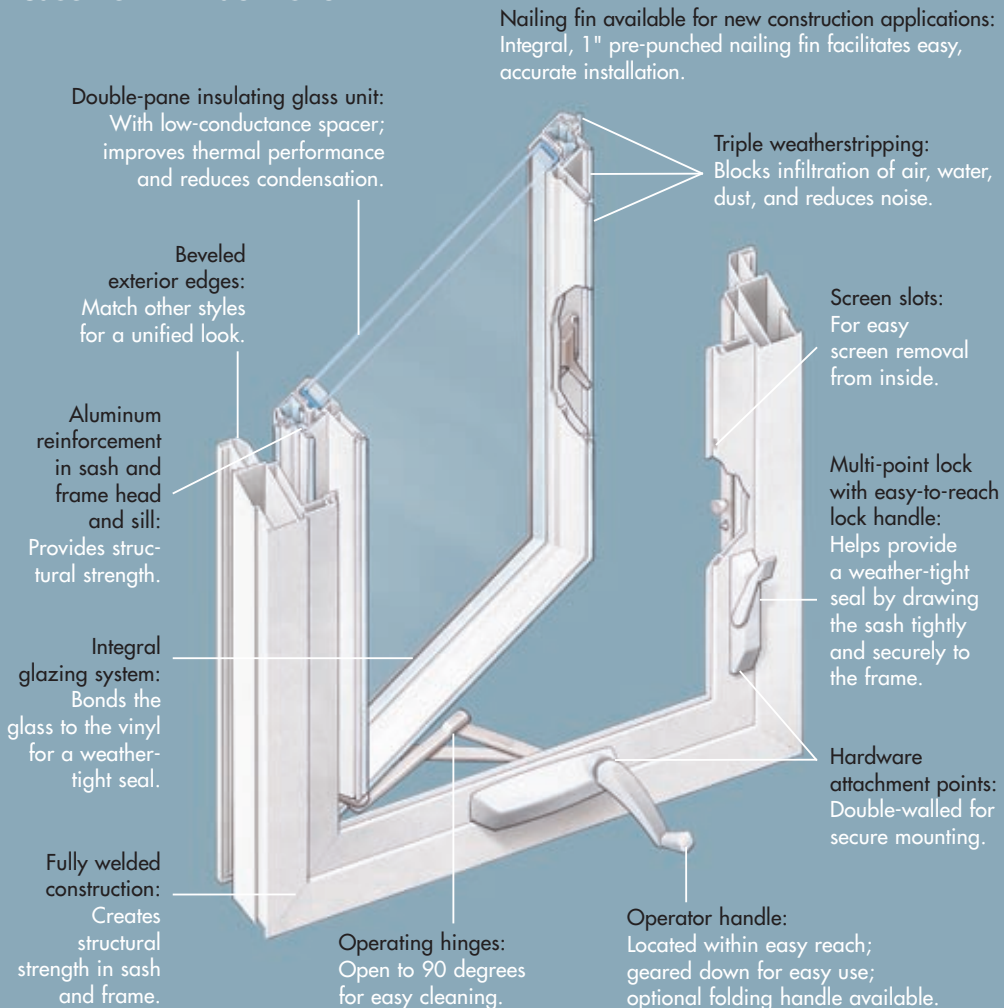

They are also engineered for design flexibility. They have a beveled outside edge that makes them perfect counterparts for use with our other CertainTeed windows.

The design possibilities are vast. You can use casements or awnings alone. Create combinations. Add maximum ventilation to a bay, bow, or window wall.

Every detail makes life easier. Solid vinyl construction is virtually maintenance-free. No exterior scraping or painting — ever. And cleaning is simple. A special hinge arrangement lets casement windows open for easy cleaning from the inside.

Heavy-duty operating hardware has an E-Gard® coating, tested to be nearly three times better than common zinc-plated hardware to provide added corrosion protection.

The windows are especially easy to operate, with a crank mechanism geared down to require very little effort. The crank handle is located within easy reach, at the bottom of the window. The multi-point lock offers extra security and easy operation — it reaches out to capture the sash, and makes sealing the window one smooth operation.

A special hinge allows CertainTeed casement windows to open a full 90 degrees for easy cleaning from the inside.

Casement window shown

Note: CertainTeed's exclusive Thermafect® Low "E" glass is available as an option. In larger casements, a fixed operator arm attaches to keeper side of sash.